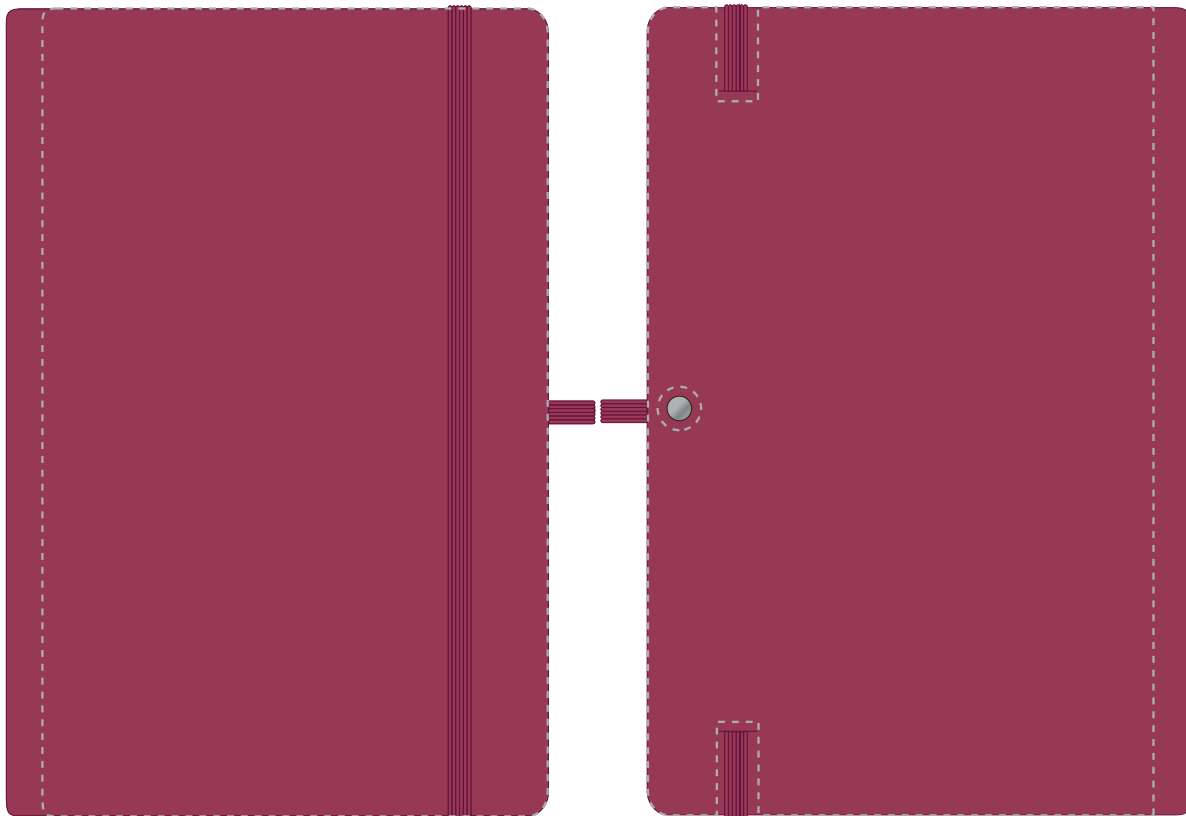

We stock this item in the following colours

**PANTONE REFERENCE(S)**

Product Image for visualisation
- colours may vary

Debossing / Foil Blocking
(Edge to Edge)

ARTWORK SCALE 50%

ARTWORK SCALE 50%

The dashed line is to demonstrate print area and will not appear on your printed item